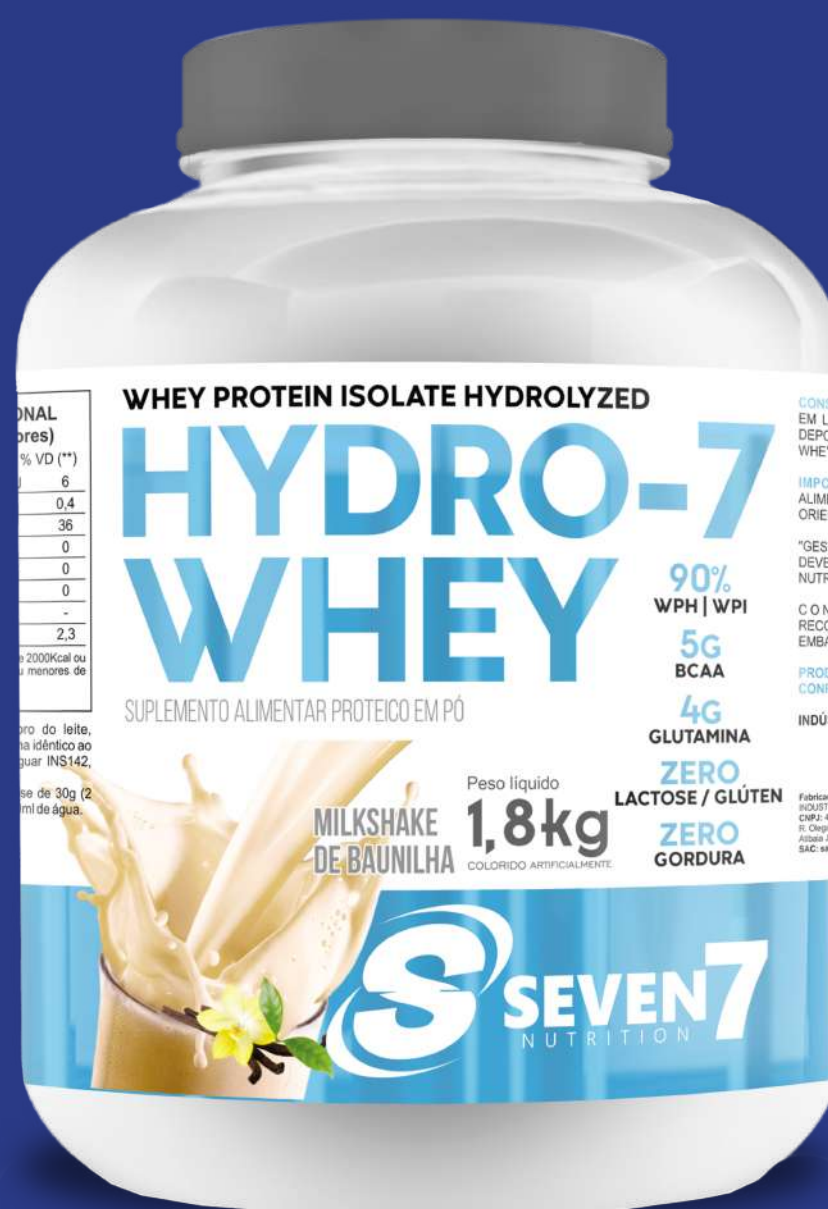

DESTAQUES

SEMANA

ÔMEGA 3  
B.HEALTH

R\$ **124,90**

ÔMEGA DHA  
B.HEALTH

R\$ **159,90**

GLUTAMINA  
600g  
UNDER LABZ

R\$ **189,00**